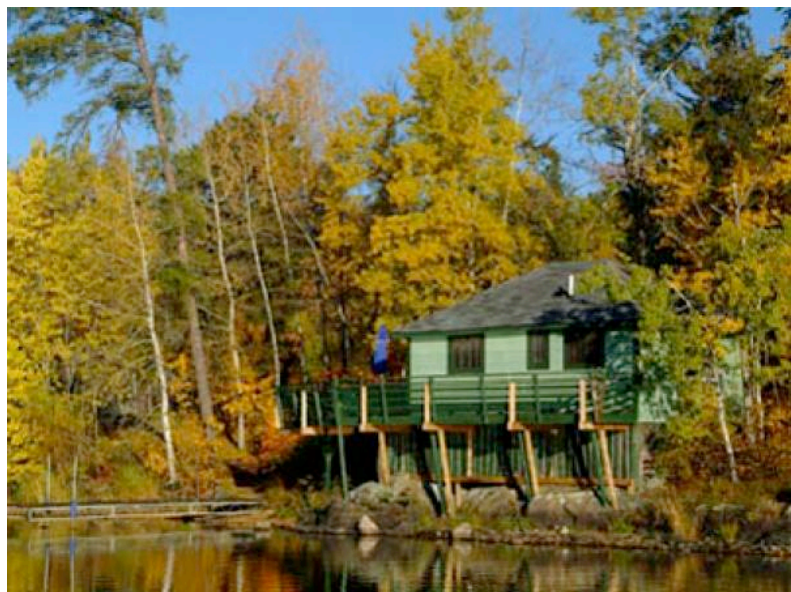

Shagawa Lake Marina Boat Rentals & Services

Boundary Waters Canoe & Kayak Rentals

[Click Here](#)

COMPLIMENTARY Pontoon Boat INCLUDED with your cabin rental